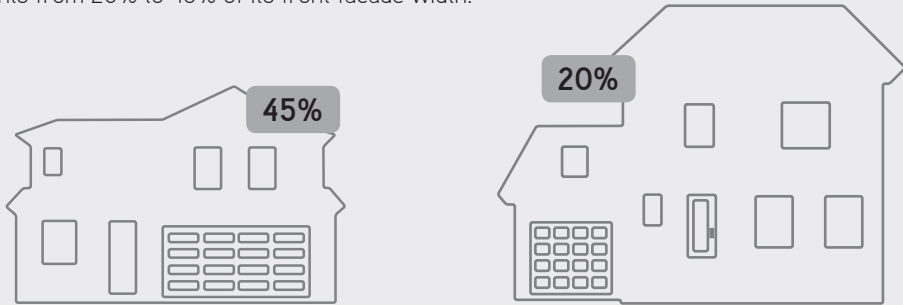

## Depending on the architecture of your home...

Take care in selecting the style of garage door that goes with the architecture of your house, as it represents from 20% to 45% of its front facade width.